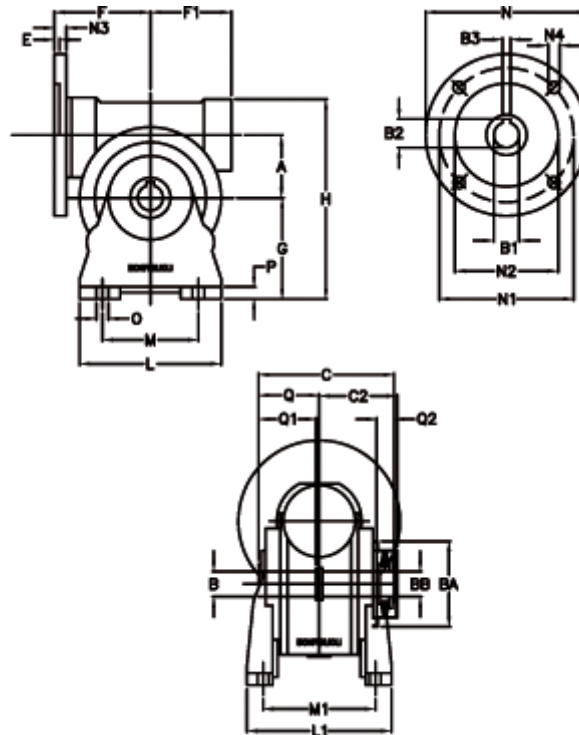

Article number: 390204402022316

Description: Worm Gear with Torque Limiter  
VF 44-L1-A-20-P63B14

## Measures

a = 44.60	C2 = 48	L1 = 98.0	O = 8.5
B = 18	Description = VF 44A-xx-63B14	m = 52	P = 10
B1 E7 = 11	E = 2.0	M1 = 81.0	Q = 32.0
B2 = 12.8	F = 65	N = 90	Q1 = 32
B3 H9 = 4	F1 = 54	N1 = 75	Q2 = 12
BA = 40	g = 72	N2 = 60	
BB H7 = 11	H = 143	N3 = 8.0	
C = 79	L = 90	N4 = 5,5	